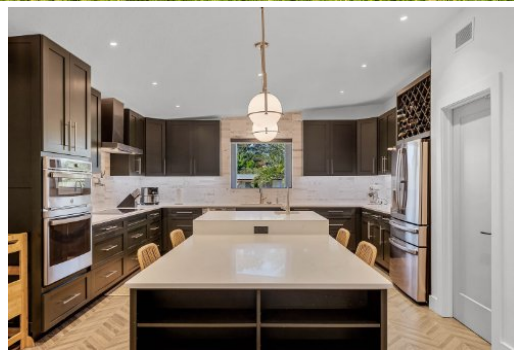

**4 Beds | 3.5 Baths | 3352 Sqft**  
**\$1,179,000**

Welcome Home! Discover the charm of this fully renovated Mid-Century Modern home that boasts porcelain tile flooring in a herring bone pattern, exposed beams, 4 bedrooms and 3.5 bathrooms within 3,352 sqft. of living space. With lush landscaping, a newer roof, Synergy wood ceiling and a gorgeous custom, wooden door on the front porch, 3715 Neptune Drive is the epitome of curb appeal. The open floor plan features a great room, dining room, kitchen combo that is perfect for entertaining!