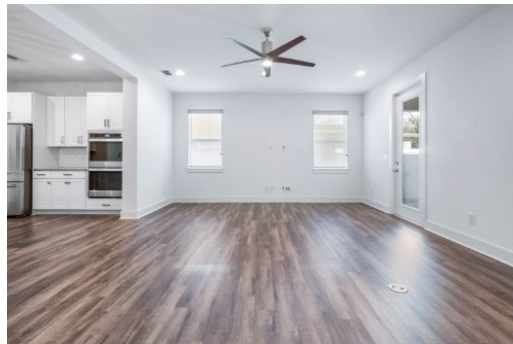

14197 Shocklach Drive, Winter Garden, FL 34787

For More Info Visit
tourdrops.com/dtour/385813

Luana Leventhal
Compass
407-744-1524
luana.leventhal@compass.com
www.listingwithlu.com

ListwithLu
LUANA LEVENTHAL

0 Baths | 2433 Sqft