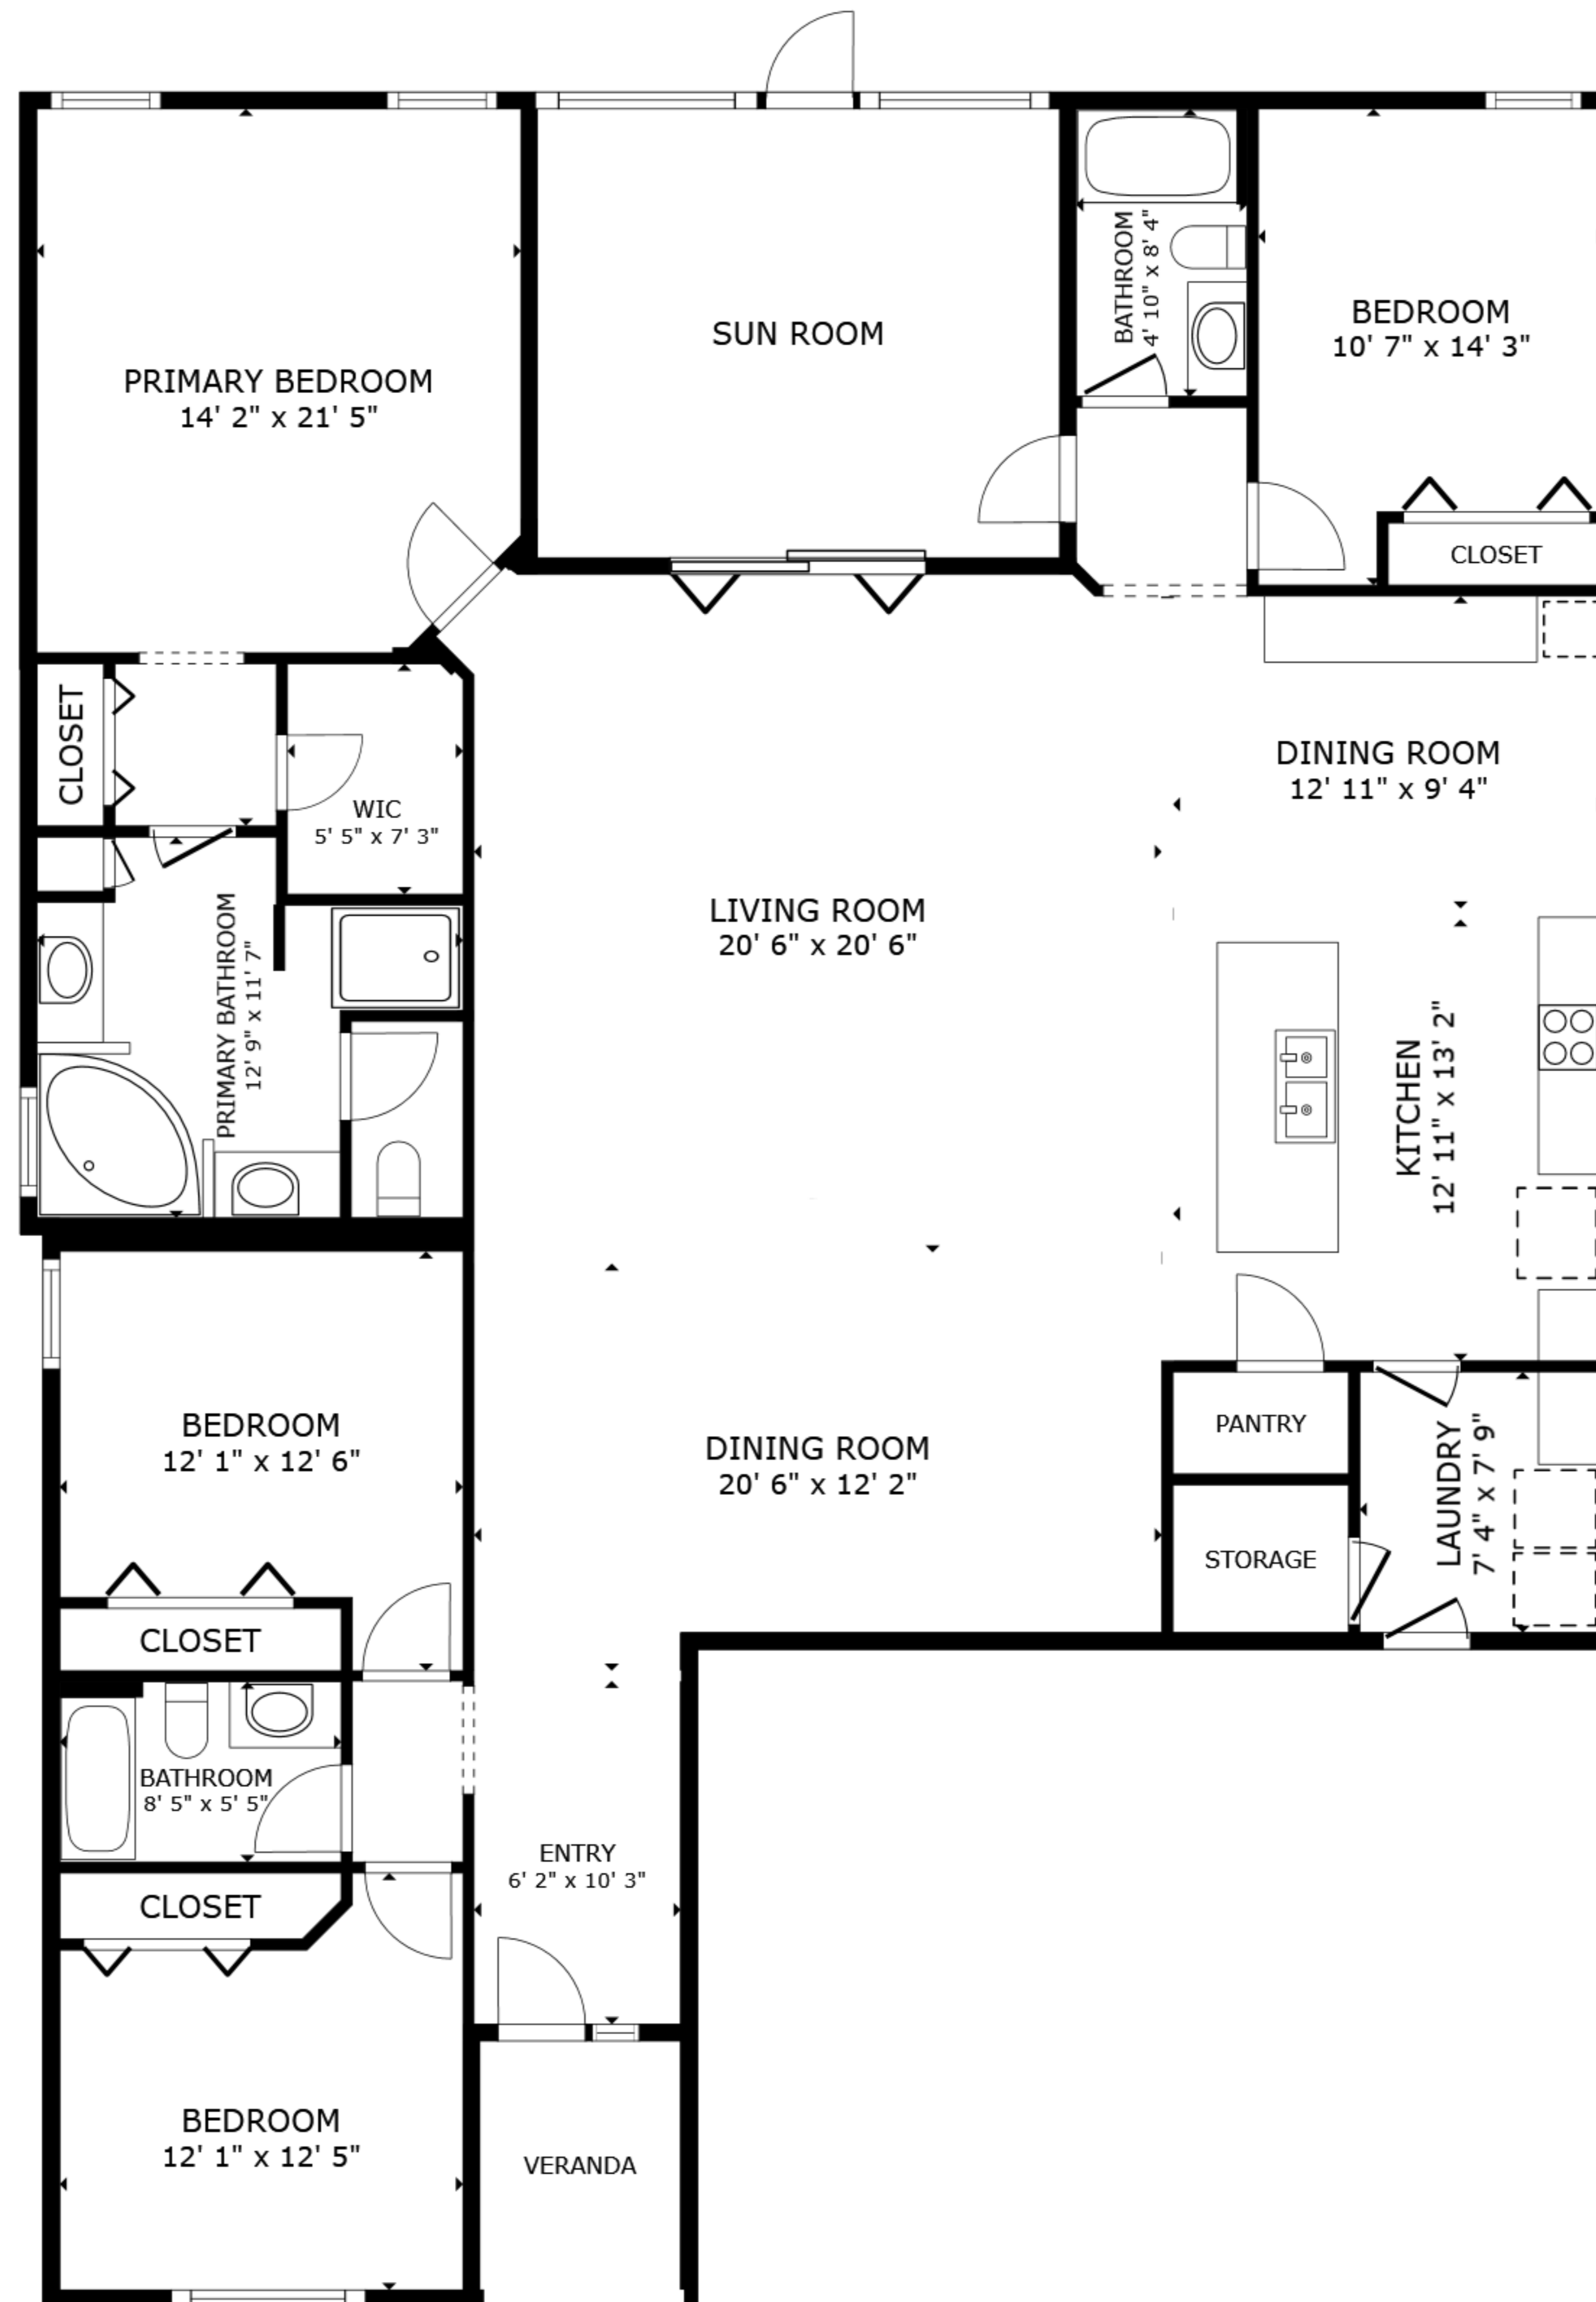

Amy James
Charles Rutenberg Winter Park
3867481299
amyjames@gmail.com

4 Beds | 3 Baths | 2345 Sqft
489,900

FLOOR PLAN

GROSS INTERNAL AREA
 FLOOR PLAN 2,432 sq.ft.
 EXCLUDED AREAS : VERANDA 45 sq.ft.
 TOTAL : 2,432 sq.ft.

SIZES AND DIMENSIONS ARE APPROXIMATE, ACTUAL MAY VARY.