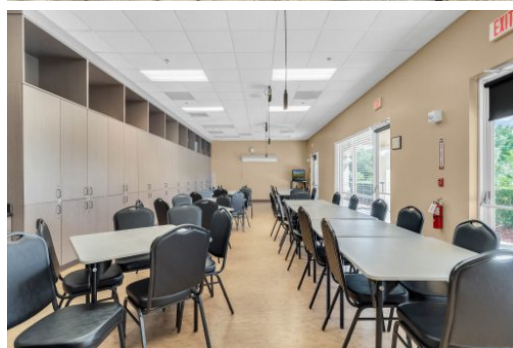

3819 Doune Way, Clermont, FL 34711

For More Info Visit
tourdrops.com/dtour/385177

Jacquie Sosa
eXp Realty Florida | The Sosa Philbeck Group
(407) 340-9793
Jacquie@SosaPhilbeck.com

2 Beds | 2 Baths | 1447 Sqft