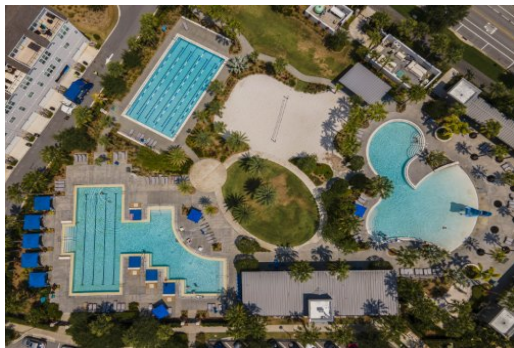

Bob Schoneman
EXP Realty, LLC
407.687.1490
bobschoneman@gmail.com
www.eXpBob.com

3 Beds | 2 Baths | 1747 Sqft
600000