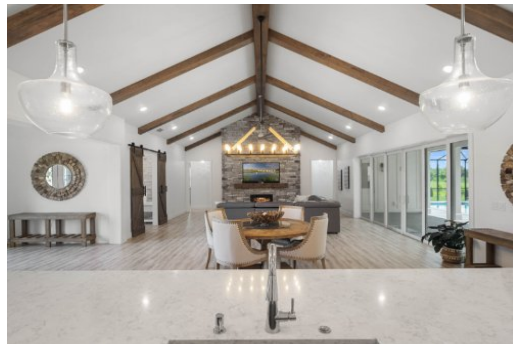

11200 Lake Montgomery Boulevard, Clermont, FL 34715

For More Info Visit
tourdrops.com/dtour/384624

Nicole May
CAN Realty
352-348-6955
canrealtyfl@gmail.com

4 Beds | 4.5 Baths | 3304 Sqft
1200000.00