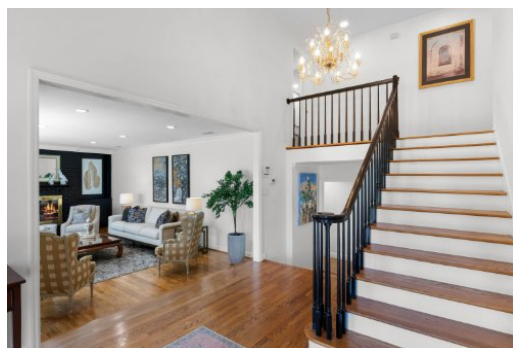

Premier  
**Sotheby's**  
INTERNATIONAL REALTY

**4 Beds | 4 Baths | 3335 Sqft**  
**\$879,000**

Welcome to this luxurious 4 bedroom, 4 bath home boasting a split floor plan with 3,335 heated square feet of living space in the highly desirable Spring Valley Farms community. You will marvel at the backyard oasis including an in-ground swimming pool and the Little Wekiva River at the edge of the back yard connecting you directly to Spring Lake.