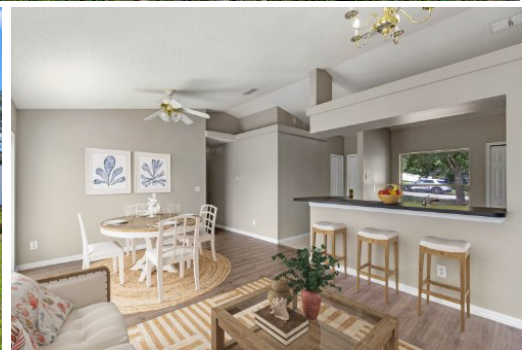

11512 Brandiwine Court, Clermont, FL 34711

For More Info Visit  
www.11512Brandiwine.site

**Jennifer De Vivo**  
**Lotus Door Realty**  
407-921-1310  
dev@lotusdoorhomes.com  
www.lotusdoorhomes.com

**44 Beds | 2 Baths | 1294 Sqft**  
**355000**

BEAUTY nestled in the rolling hills of Clermont on a Cul-De-Sac. 4 bedroom sits on a HUGE .30 ACRE lot with FUN FIREPIT. UPDATED! NEW ROOF! New LUXURY VINYL flooring. NEWLY PAINTED! Enjoy the OPEN split floorplan. BIG kitchen with lots of cabinets, breakfast bar and eating space in the kitchen. GAS COMMUNITY! Chefs will love cooking on the gas stove. NEWER appliances and new dishwasher. INCREDIBLE location in the heart of Clermont close to LAKE LOUISA state park, Highway 27, Downtown Clermont with lots of shopping and restaurants. Easy drive to Disney area and the attractions. GREAT SCHOOLS. Watch the YOUTUBE video walkthrough - just search for 11512 Brandiwine Court, Clermont, FL 34711. ZERO DOWN program available on this home!