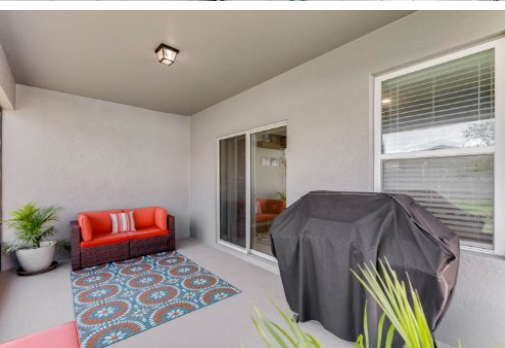

### 4 Beds | 2 Baths | 1730 Sqft

IMMACULATE & MOVE IN READY! Fall in love - Merritt Model Floorplan - no longer available from the builder! Freshly painted on the outside BEAUTIFUL on the inside! 4 big bedrooms & 2 lovely bathrooms. This one is SPECIAL. You are met with designer details in the foyer the moment you walk in. Opening into large kitchen with plenty of cabinets, pantry and big ISLAND breakfast bar. Super open kitchen spills into an elegant dining area and family room. HUGE PRIMARY bedroom easily fits king sized bed and plenty of furniture. Primary bathroom features his and hers sinks, glass enclosed walk-in shower and extra large walk-in closet. BONUS sized enclosed patio perfect for parties and grilling overlooks large lawn fenced on 3 sides. Home is only 6 years old and still under DR Horton STRUCTURAL WARRANTY. Exterior paint has SHERWIN-WILLIAMS 10 year warranty plus 1 year contractor warranty! The community of Kindred HAS IT ALL! Luxurious Clubhouses, Fitness Center, RESORT STYLE POOLS with Shade