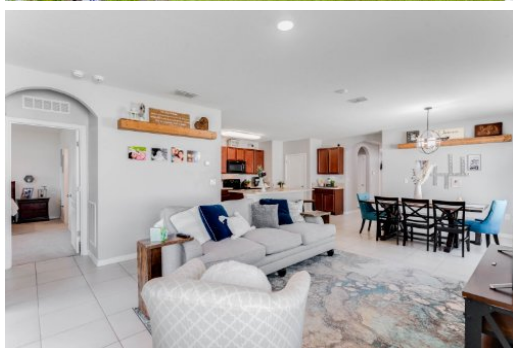

### 4 Beds | 2 Baths | 1730 Sqft

IMMACULATE & MOVE IN READY! Fall in love - Merritt Model Floorplan - no longer available from the builder! Freshly painted on the outside BEAUTIFUL on the inside! 4 big bedrooms & 2 lovely bathrooms. This one is SPECIAL. You are met with designer details in the foyer the moment you walk in. Opening into large kitchen with plenty of cabinets, pantry and big ISLAND breakfast bar. Super open kitchen spills into an elegant dining area and family room. HUGE PRIMARY bedroom easily fits king sized bed and plenty of furniture. Primary bathroom features his and hers sinks, glass enclosed walk-in shower and extra large walk-in closet. BONUS sized enclosed patio perfect for parties and grilling overlooks large lawn fenced on 3 sides. Home is only 6 years old and still under DR Horton STRUCTURAL WARRANTY. Exterior paint has SHERWIN-WILLIAMS 10 year warranty plus 1 year contractor warranty! The community of Kindred HAS IT ALL! Luxurious Clubhouses, Fitness Center, RESORT STYLE POOLS with Shade