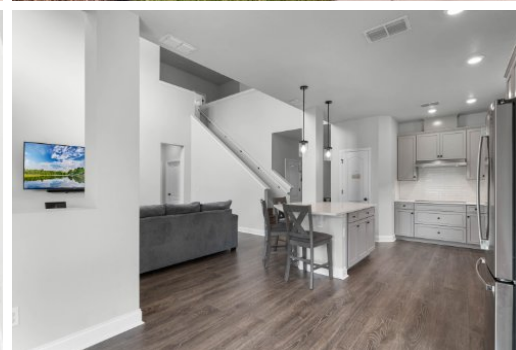

17238 Hickory Wind Drive, Clermont, FL 34711

For More Info Visit
tourdrop.com/dtour/382529

Jenn Carlisle
The Strata Group Brokered by LPT Realty
407-617-5597
J.Carlisle@TheStrataGroup.com
<https://Jenn.FloridaPropertySearch.com/>

4 Beds | 2.5 Baths | 2780 Sqft
595,000