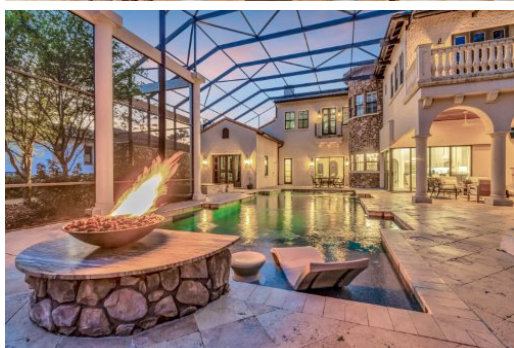

5 Beds | 5.5 Baths | 5132 Sqft
\$2,750,000

Step into the elegance of Bella Collina! This Move-In Ready 5 bed, 5.5 bath, fully RENOVATED custom home has everything you could need and want. The open concept and travertine flooring invite you in and the UPGRADED finishes take this home to a level unmatched by any of the new homes. The oversized back yard living areas and kitchen are ideal for entertaining spa and poolside. The temperature controlled wine cellar, heated master toilet seat, additional golf cart garage, and a murphy bed in the guest room leaving space to use the Tonal Fitness machine, are just a few of the special features that you will love. Plus the community has fabulous onsite spa and restaurants, Nick Faldo designed golf course, pickle ball, fitness classes, culinary events, dog park, tennis, basketball, playground, fishing pier, and more! Super close to the top rated Montverde Academy. Call today for more information about this home and the amazing Bella Collina lifestyle.