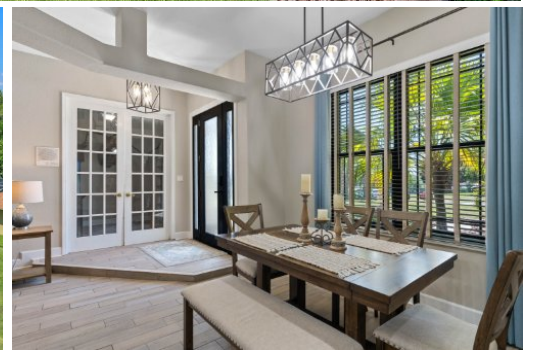

10537 Versailles Boulevard, Clermont, FL 34711

For More Info Visit
www.10537versailles.homes

Dawn Giachetti
Premier Sotheby's International Realty
352-874-2100
DawnGiachetti@gmail.com
www.DawnGiachetti.com

**4 Beds | 2 Baths | 2204 Sqft
610000**