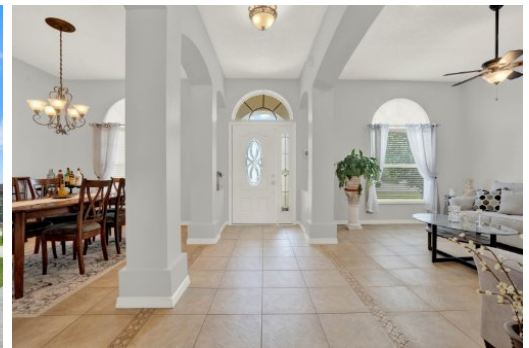

2413 Timothy Lane, Kissimmee, FL 34743

For More Info Visit
tourdrops.com/dtour/381256

Nate Sehgal
eXp Realty

nate.sehgal@exprealty.com

4 Beds | 3 Baths | 2331 Sqft
475,000