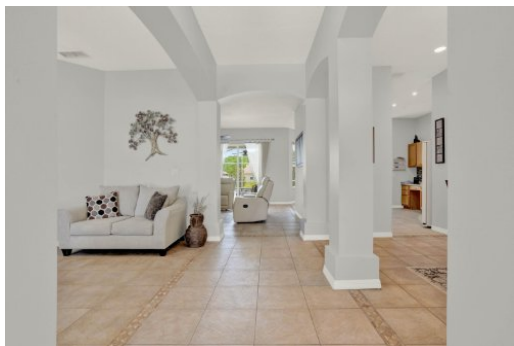

2413 Timothy Lane, Kissimmee, FL 34743

For More Info Visit
tourdrops.com/dtour/381256

Nate Sehgal
eXp Realty

nate.sehgal@exprealty.com

4 Beds | 3 Baths | 2331 Sqft
475,000