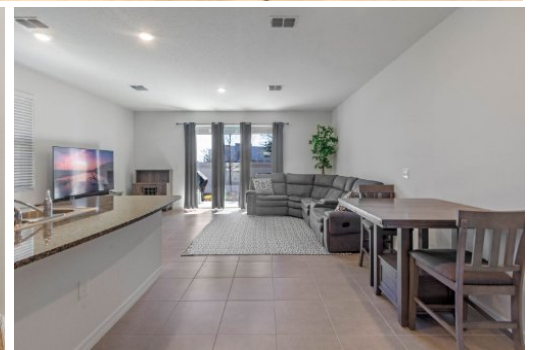

**kw** ELITE PARTNERS  
III REALTY  
KELLERWILLIAMS.

**3 Beds | 2.5 Baths | 1758 Sqft**  
**\$275,000**

Practically NEW! Amazing natural light in this fabulous rare END UNIT in this growing area. Lots of shopping and restaurants like Publix and Starbucks very close by with many more new options being built. Move-in-Ready! Community Pool right out the front door! Don't miss this opportunity to be so close to everything you need.