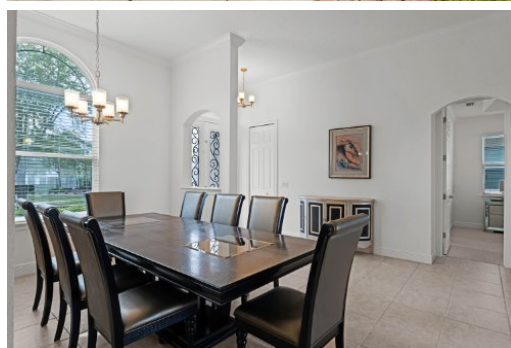

Sunny Pabla
Pabla Properties
407-967-2757
SunnyPabla1@gmail.com

**4 Beds | 3 Baths | 2516 Sqft
4000**