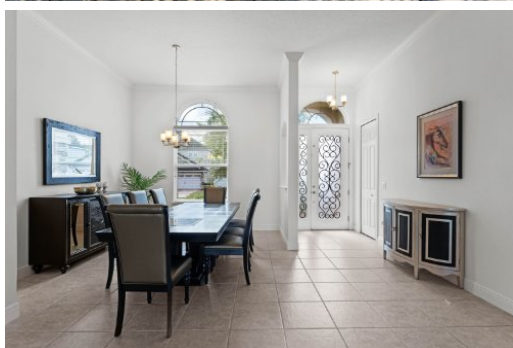

Sunny Pabla
Pabla Properties
407-967-2757
SunnyPabla1@gmail.com

**4 Beds | 3 Baths | 2516 Sqft
4000**