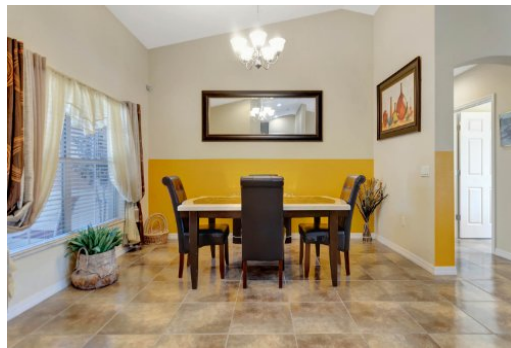

4 Beds | 2 Baths | 2184 Sqft
400,000

This stunning 4-bedroom, 2-bath residence exudes both elegance and comfort. As you approach, the extra-wide 3-car driveway and meticulously maintained yard set the stage for what awaits inside. Picture yourself sipping your morning coffee on the front screened porch, enjoying the sunrise and the serene view of the nearby park. Step inside, and the open concept and vaulted ceilings create a grand yet inviting atmosphere. The spacious kitchen boasts ample counter space, a convenient prep island, and abundant cabinet storage.