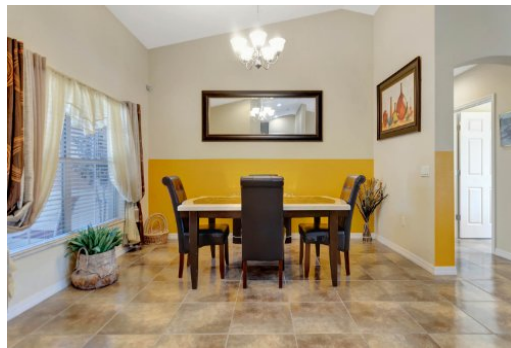

**H6 HOMES**

**4 Beds | 2 Baths | 2184 Sqft**  
**384,900**

This stunning 4-bedroom, 2-bath residence exudes both elegance and comfort. As you approach, the extra-wide 3-car driveway and meticulously maintained yard set the stage for what awaits inside. Picture yourself sipping your morning coffee on the front screened porch, enjoying the sunrise and the serene view of the nearby park. Step inside, and the open concept and vaulted ceilings create a grand yet inviting atmosphere. The spacious kitchen boasts ample counter space, a convenient prep island, and abundant cabinet storage.