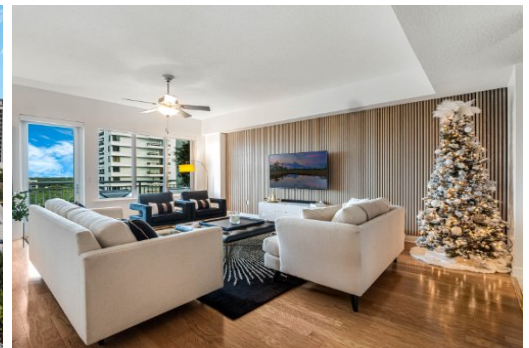

**kw** at the PARKS  
KELLERWILLIAMS, REALTY

**1 Beds | 2 Baths | 1325 Sqft**  
**\$465,000**