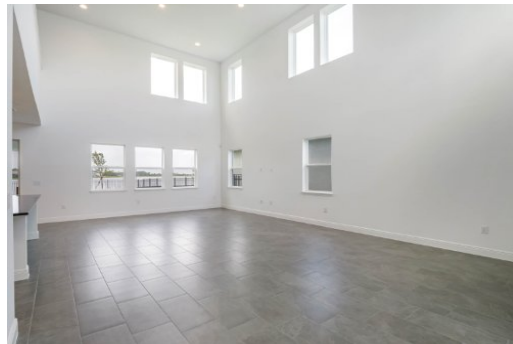

18722 Planetree Street, Orlando, FL 32827

For More Info Visit
tourdrops.com/dtour/376835

Angela Rodriguez
Dream Finders Realty Group
407-873-8379
arrealtor.fl@gmail.com

0 Sqft