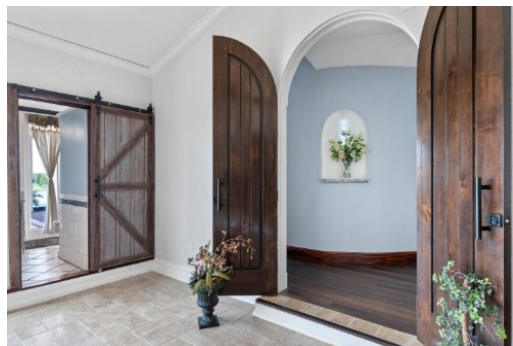

17509 Deer Isle Circle, Winter Garden, FL 34787

For More Info Visit
tourdrops.com/dtour/374993

Crystal Bracero
Preferred Real Estate Brokers
407-405-8075
crystal@ahousenearthemouse.com
crystalb.viewhousesinflorida.com/

5 Beds | 4 Baths | 4004 Sqft
1,775,000

Winter Garden's best-kept secret! Luxury GATED LAKEFRONT community of Deer Island offers 1+ acre estate homes, panoramic views of Johns Lake, and unrivaled privacy. This 1.06-acre single-level home is an ENTERTAINER'S DREAM inside and out. Entering the decorative glass doors is an impressive open-concept floor plan which is framed by panoramic floor-to-ceiling windows highlighting the custom 55' infinity edge pool and unobstructed lake views. Inside expansive European travertine stone floors and designer finishes adorn the central living areas. The gourmet kitchen is detailed with unique hide-a-ways, and custom lighting with the focal point being an oversized 11.6' granite island with a 36" Thor 6 burner gas stove and oven and custom wood hood. There is generous room for seating for 12 in the adjacent dining area. Utilize your bonus room for entertainment or relaxation. It is suitable for a pool table and has a full bath that can be accessed from the outdoor deck. Through the spectacular