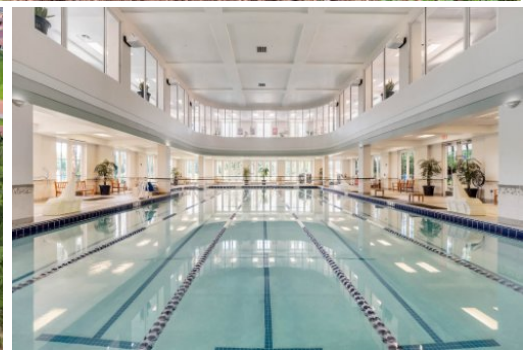

434 Davinci Pass, Kissimmee, FL 34759

For More Info Visit
www.434davincipass.website

Thomas P. Hixon, PA
Keller Williams Legacy - Weston, FL
305-336-6961
thomashixon@kw.com
<https://homesbythomashixon.kw.com>