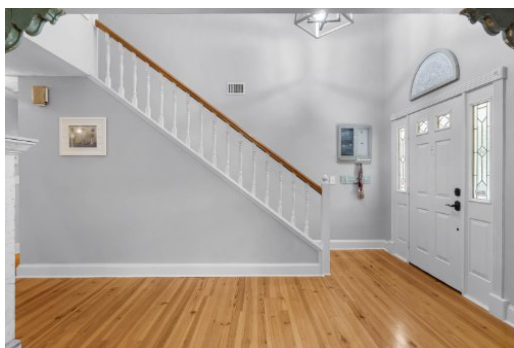

★★★★★  
**AMERICAN**  
— HOME TEAM REALTY LLC —

**4 Beds | 3.5 Baths | 3161 Sqft**  
**725,000**

Home never felt so good! This entertainer's dream in desirable Cardinal Oaks, Lake Mary will not disappoint. Whether you require a Chef's-envy kitchen with double gas ovens and custom movable island or the walk-in wine storage adjacent to the completely pocketing sliding glass doors which open to the enclosed pool and lanai with newer hot tub, no doubt all of your entertaining needs will be met. This private, nearly 1/2 acre lot boasts a side entrance garage, covered area piped for propane gas for your grilling adventures and a wired shed just waiting for your TLC and creativity....game-day shed or workshop? Schedule your tour today.