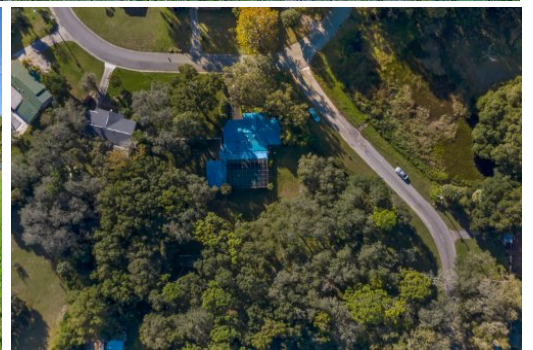

Misty Noland
ERA Grizzard Real Estate
352-255-2502
mnoland@eragrizzard.com
www.MistyNoland.com

THE NOLAND TEAM
ERA GRIZZARD
REAL ESTATE
(352) 255-2502

\$30,000

0.23+/- Acre Buildable Lot located in the Sunnyside area of Leesburg with utilities at the road and great possibilities! Build your dream home here or also purchase the adjacent pool home (MLS# G5048813) and/or the adjacent lot (MLS# G5048826) for the ultimate property. Special Note: There are small encroachments onto the other two lots which the owner will work with you to get resolved before closing if you decide not to buy the additional properties.