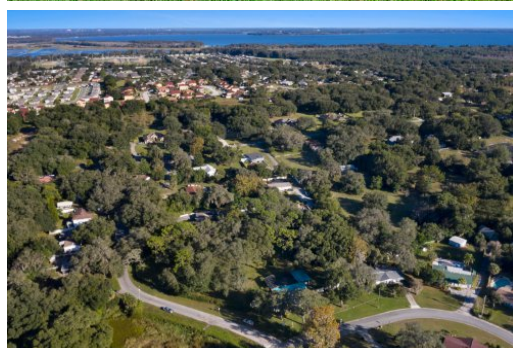

Misty Noland
ERA Grizzard Real Estate
352-255-2502
mnoland@eragrizzard.com
www.MistyNoland.com

THE NOLAND TEAM
ERA GRIZZARD
REAL ESTATE
(352) 255-2502

\$30,000

0.23+/- Acre Buildable Lot located in the Sunnyside area of Leesburg with utilities at the road and great possibilities! Build your dream home here or also purchase the adjacent pool home (MLS# G5048813) and/or the adjacent lot (MLS# G5048826) for the ultimate property. Special Note: There are small encroachments onto the other two lots which the owner will work with you to get resolved before closing if you decide not to buy the additional properties.