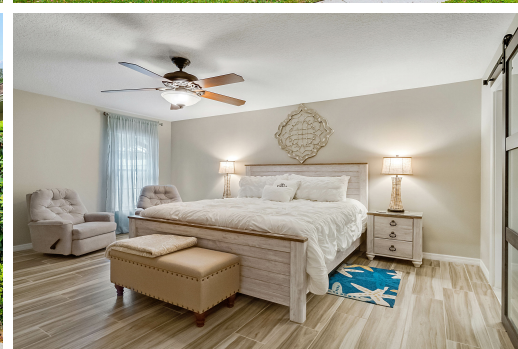

11127 Lake Katherine Circle, Clermont, FL 34711

For More Info Visit
touredrop.com/dtour/355262

Mario Deniz
Deniz Realty Partners
407-704-0780
denizrealtypartners@gmail.com
DenizRealtyPartners.com