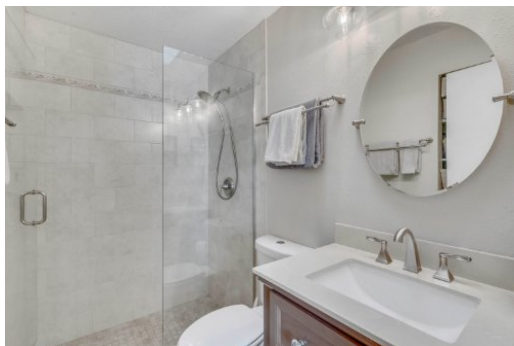

614 Laurel Way, Casselberry, FL 32707

For More Info Visit
tourdrop.com/dtour/354758

Karen Arbutine
RE/MAX Central Realty
(407) 928-3788
karbutine@remax.net
www.getorlandorealestate.com

3 Beds | 2.0 Baths | 1469 Sqft