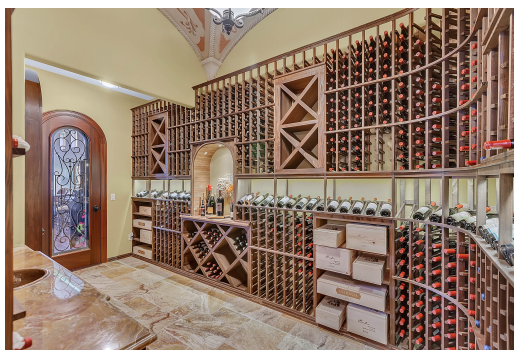

Michele Kreuzer & Cynde Velez
Florida Elite Team
407-619-3837
floridaeliteteam@gmail.com
floridaeliteteam.com

5 Beds | 6 Baths | 6441 Sqft
\$1,750,000

Expect to be impressed by this one of a kind custom built DAVE BREWER home with stunning golf course and water views. This gorgeous 5 BEDROOM/6 BATH updated home boasts over 6400 sf.ft. No detail was overlooked in this professionally decorated home that was built to entertain inside and out. Love to cook? This completely remodeled dream kitchen will be sure to impress the chef in your house which features Custom wood cabinets, high end top of the line appliances including built in gas cooktop, dishwasher, GE Profile double ovens with warming drawer, Miele steam oven, GE Monogram refrigerator, and a butlers pantry with built in Miele coffee system. For the wine enthusiast, you are sure to be impressed with the 1200+ Temperature Controlled custom built Wine Cellar that leads into an oversized game room with a wet bar complete with an ice maker and additional wine storage for 50 bottles of Wine. Enjoy the outdoors on your spacious screened covered patio with gorgeous views!