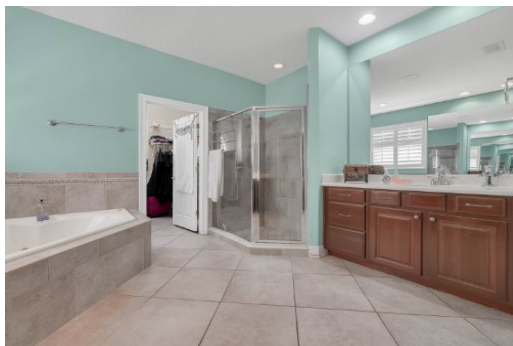

685 Broadoak Loop, Sanford, FL 32771

For More Info Visit
tourdrop.com/dtour/346809

Kristen Wenderfer & Liz Green
Premier Sotheby's International Realty
9738689745
kristen.wenderfer@gmail.com
www.kristenwenderfer.premiersothebysrealty.com

Premier
Sotheby's
INTERNATIONAL REALTY

4 Beds | 3.0 Baths | 2983 Sqft
479900

Welcome to this beautiful Sanford home near the famed Markham Woods corridor offering the perfect balance of comfort and convenience. The executive home with no direct rear neighbors includes 4 beds, 3 baths and 2,983 square feet of living space. The backyard has been updated in 2018 with beautiful paved patio, fire pit, built-in putting green, mosquito repellent system, and lush green grass. The large covered lanai overlooks the backyard offering year round space for entertaining. Double glass door entry leads to the foyer and opens to the formal living and formal dining rooms with diagonal ceramic tile, crown molding, decorative niches, arched entryways and designer finishes throughout. The family room is centered around a beautiful fireplace with views to the lanai, and opens to the kitchen. The kitchen features granite countertops, stainless steel appliances, pull out drawers, eat-in bar and adjacent casual dining area. The master suite includes tray ceiling, sitting area and access to the lanai. The master bath includes dual sink vanity, soaking tub, glass enclosed shower and separate water closet. An office with double door entry at the front of the home can also be used as a playroom or hobby room. Home also includes a new roof, newer AC and newer water heater. Located close to shopping, dining and zoned for great schools. Easy access to I-4, downtown Orlando, Disney area attractions and the beaches. Call now to schedule your showing!