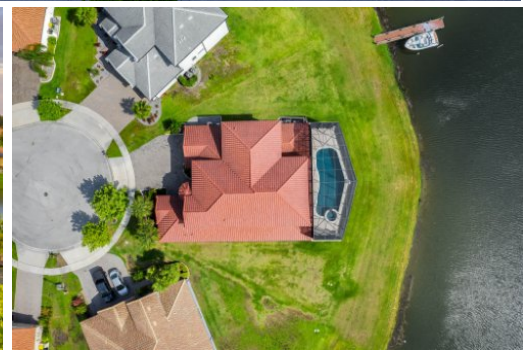

Abraham Bidhendi
Star Bay Realty
407-683-5381
reosofflorida@msn.com

6 Beds | 4.0 Baths | 4594 Sqft
675000

This stunning lakefront estate is the epitome of luxury Florida living. Nestled on sprawling 1/3 Acre, this home offers one of a kind panoramic view from its ~150 feet of private water frontage along the waterway of Lake Toho. This spectacular residence will captivate you at every turn with its 6 Beds, 4 baths, 4-car garage and over 6500 sf of exquisitely appointed indoor and outdoor spaces. First floor is graced by a grand foyer with its soaring 20 foot ceiling, wide-plank engineered maple wood flooring, formal dining room with seating for 8+ and an adjoining butler's pantry. Your chef inspired kitchen features a massive center island with custom cabinetry, professional grade appliances including top of the line GAS Blue Star Range & built-in Miele Coffee system to unleash your inner barista! A breathtaking master bedroom with sitting area, sliding wall of glass opening to private patio, a dazzling master spa with Garden tub, walk-in frameless glass shower, his & hers walk-in closet, home gym, a secondary bedroom & bath. 2nd floor hosts 4 beautiful beds, 2 baths, a superb loft/media/game room adorned with built in cabinets, bar sink, beverage center fridge & direct access to a spacious balcony that takes full advantage of the home's picturesque & unparalleled lake views. Outside you can capture the best in Florida lakefront living in your sparkling 33-foot-long pebble finish SALT water pool & spa overlooking impeccable grounds leading to your very own private pier. This is not just a home, it's a lifestyle!