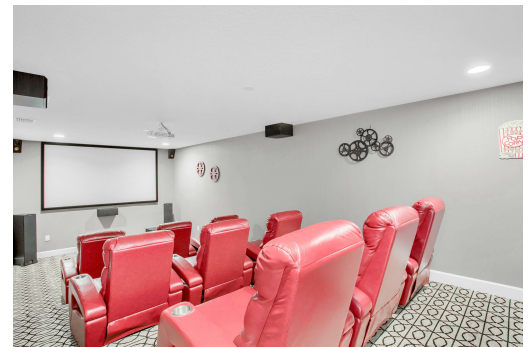

Tara Alevato
La Rosa Realty
407-733-9672
TaraAlevato@gmail.com
www.AlevatoRealty.com

10 Beds | 10 Baths | 6,404 Sqft

Welcome to a contemporary lover's dream home. Fully remodeled and fully furnished house could be your next home or an income property for years to come. 6,400+ home is conveniently located near major theme parks, highways and shopping plazas. The community is located next to the Shingle Creek Regional Park, which provides a charming backdrop of peace and relaxation! It boasts style and functionality with an open concept, 1 game rooms, 1 bonus room 10 suites and an outdoor oasis with a fully equipped summer kitchen, including a pizza oven, a gas and a charcoal grill, Custom built pool, jacuzzi and outdoor deck! Sit back and watch your favorite movie in a fully immersive theater with surround sound, HD projector and comfortable recliners. Resort Style living with an array of amenities to enjoy and so much more!