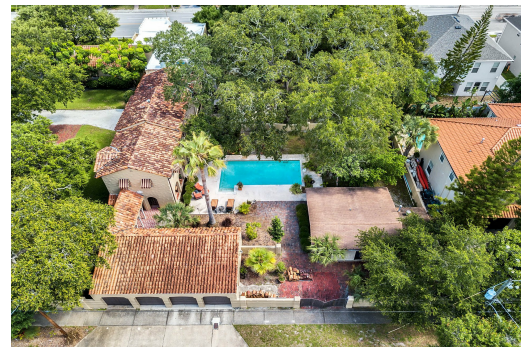

4024 West Bay to Bay Boulevard, Tampa, FL 33629

For More Info Visit
www.4024WestBaytoBay.info

Kay Hubbard - Cruz

813-293-3608

Kay@communitylandtitle.com

**4024 West Bay to Bay Boulevard
Tampa FL 33629
6 Beds
4.5 Baths
5,930 Sqft
Built 1925
\$2,650,000**

A "Rare Gem". Own a unique piece of history like no other, in the heart of prestigious Virginia Park in South Tampa.