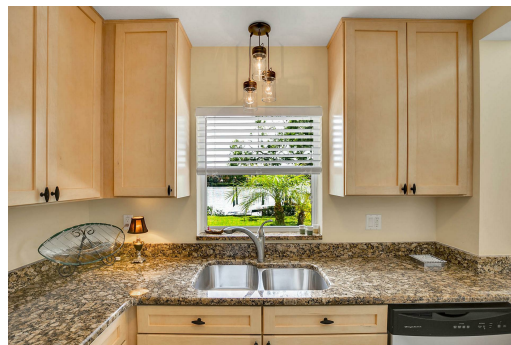

Irene Few
KW Tampa Central
(813) 220-5339
ifew@kw.com
TampaForSale.kwrealty.com

kw LUXURY HOMES
INTERNATIONAL
KELLER WILLIAMS® REALTY

3 Beds | 2.0 Baths | 1,574 Sqft

- Perfect Beach Park Waterfront Retreat on Pirate's Cove
- 3 Bed/2 Bath - Plant High School District
- 1574 sf Beautifully Updated on Oversized Lot
- \$1,780,000