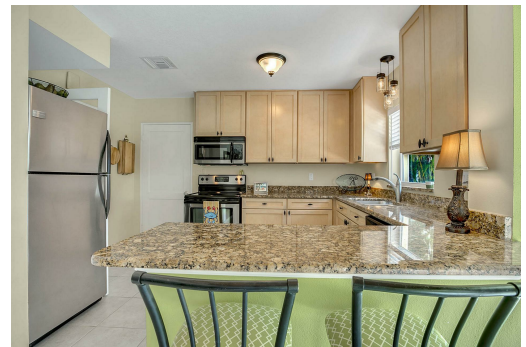

Irene Few
KW Tampa Central
(813) 220-5339
ifew@kw.com
TampaForSale.kwrealty.com

kw LUXURY HOMES
INTERNATIONAL
KELLER WILLIAMS® REALTY

3 Beds | 2.0 Baths | 1,574 Sqft

- Perfect Beach Park Waterfront Retreat on Pirate's Cove
- 3 Bed/2 Bath - Plant High School District
- 1574 sf Beautifully Updated on Oversized Lot
- \$1,780,000